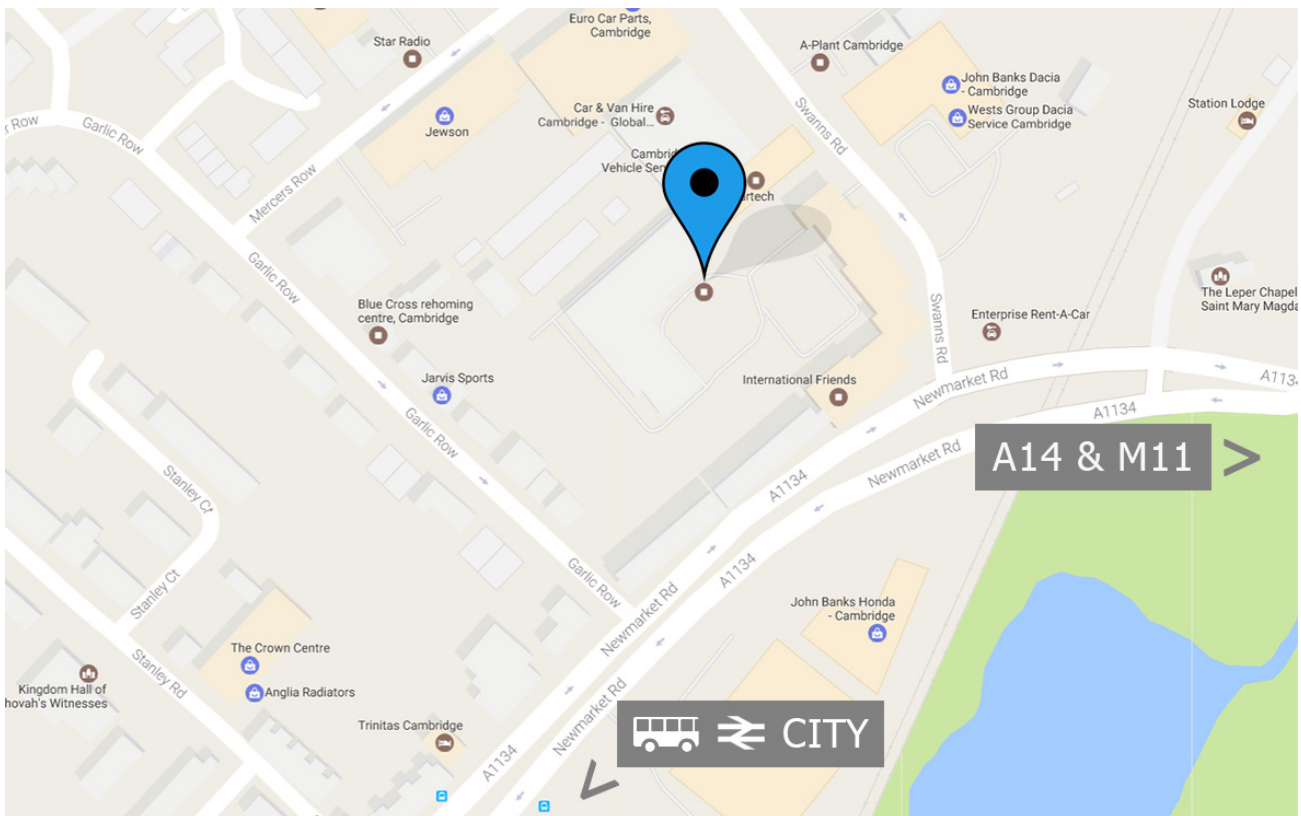

Studio 25, Signet Court, Swann Road, Cambridge CB5 8LA

Our Studio is situated in Signet Court, a courtyard-style office development, located on Swanns Road.

By Road: Turn off Newmarket Road (near Cambridge United FC) into the one way system, the entrance to Signett court is 100 meters on the left.

Parking is available but limited. Please consider Newmarket Road "Park and Ride". Buses run every 15 minutes.

By Train: Approximately a 20 minute walk from Cambridge Central and 10 minutes from Cambridge North.

Taxi: Panther Taxis 01223 715715

Need any help finding us call 01223 505600